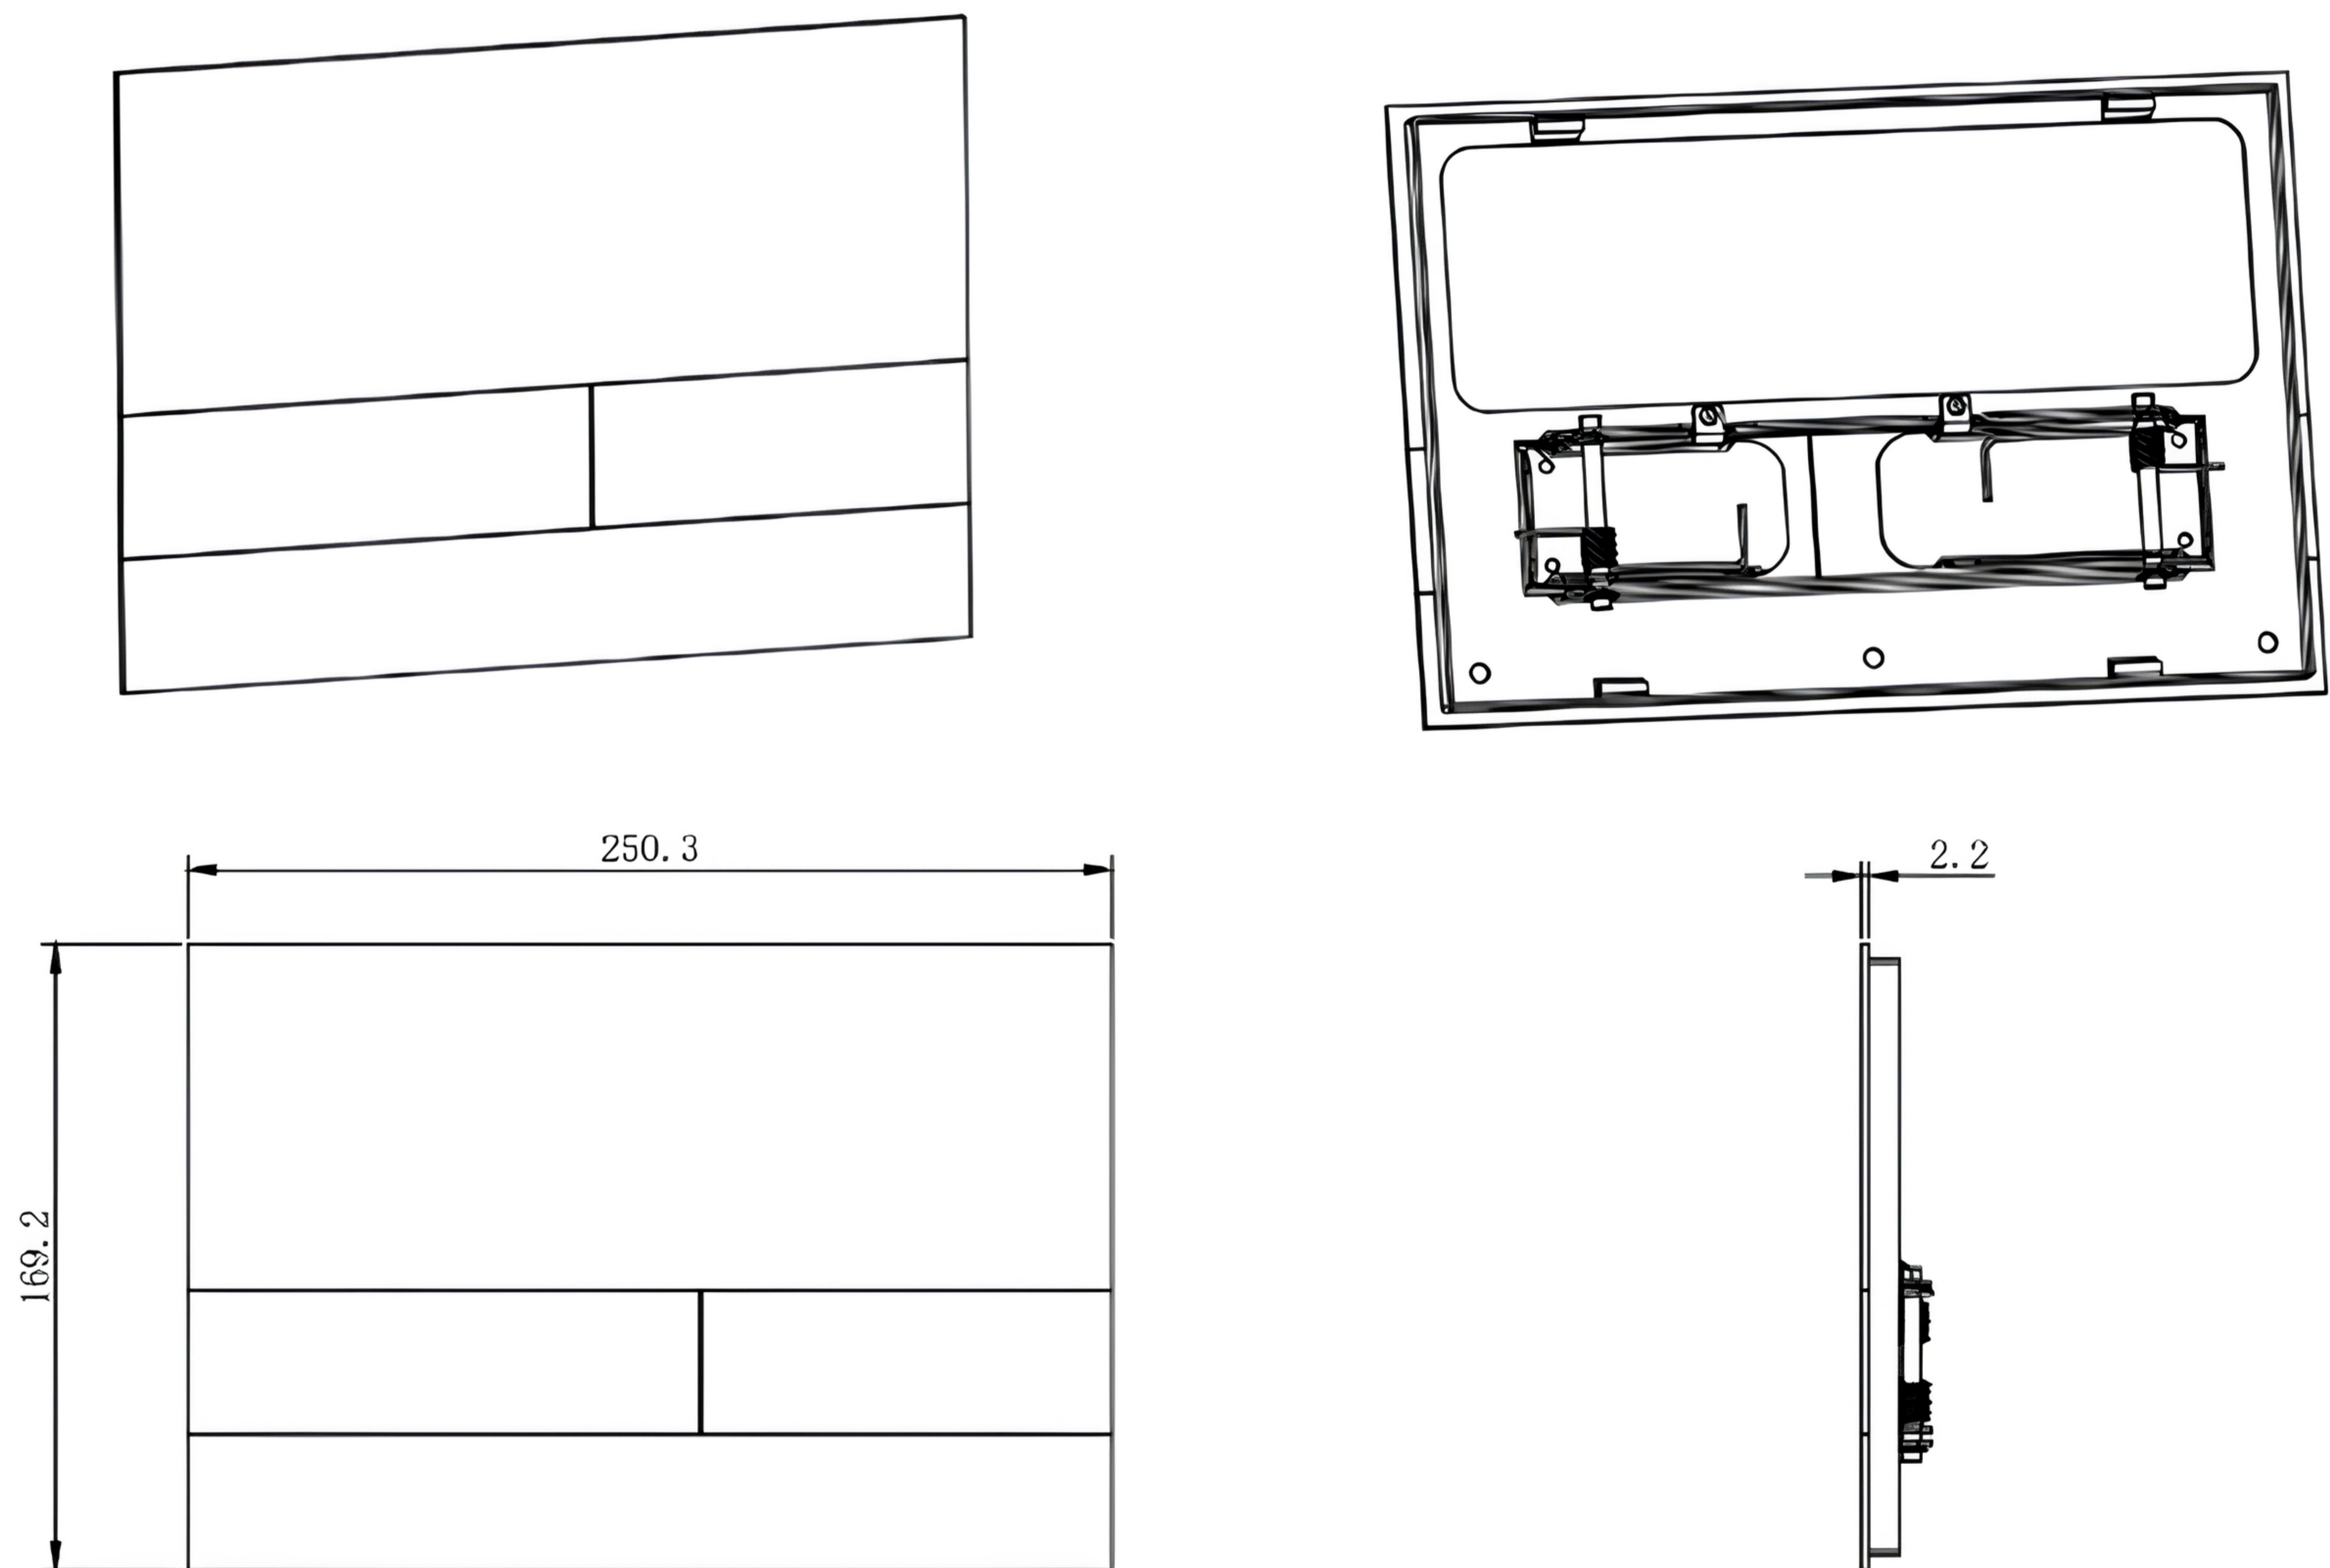

Stainless Steel Flush Plate

Product Code : 1507

Technical Drawing

All dimension are in **mm**